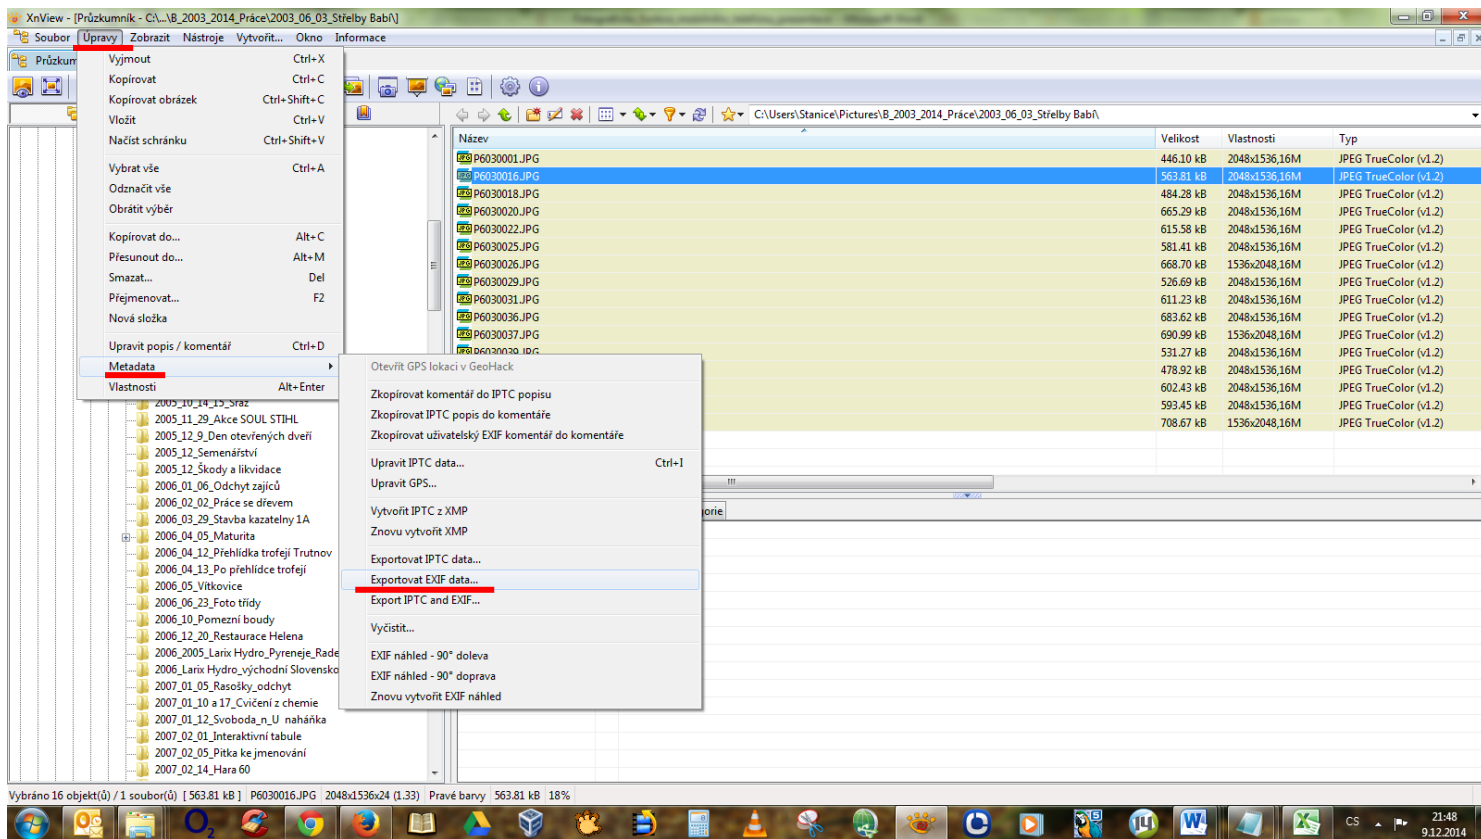

Exportování údajů EXIF – postup: vybrat fotku – Úpravy – Metadata – Exportovat EXIF data ...