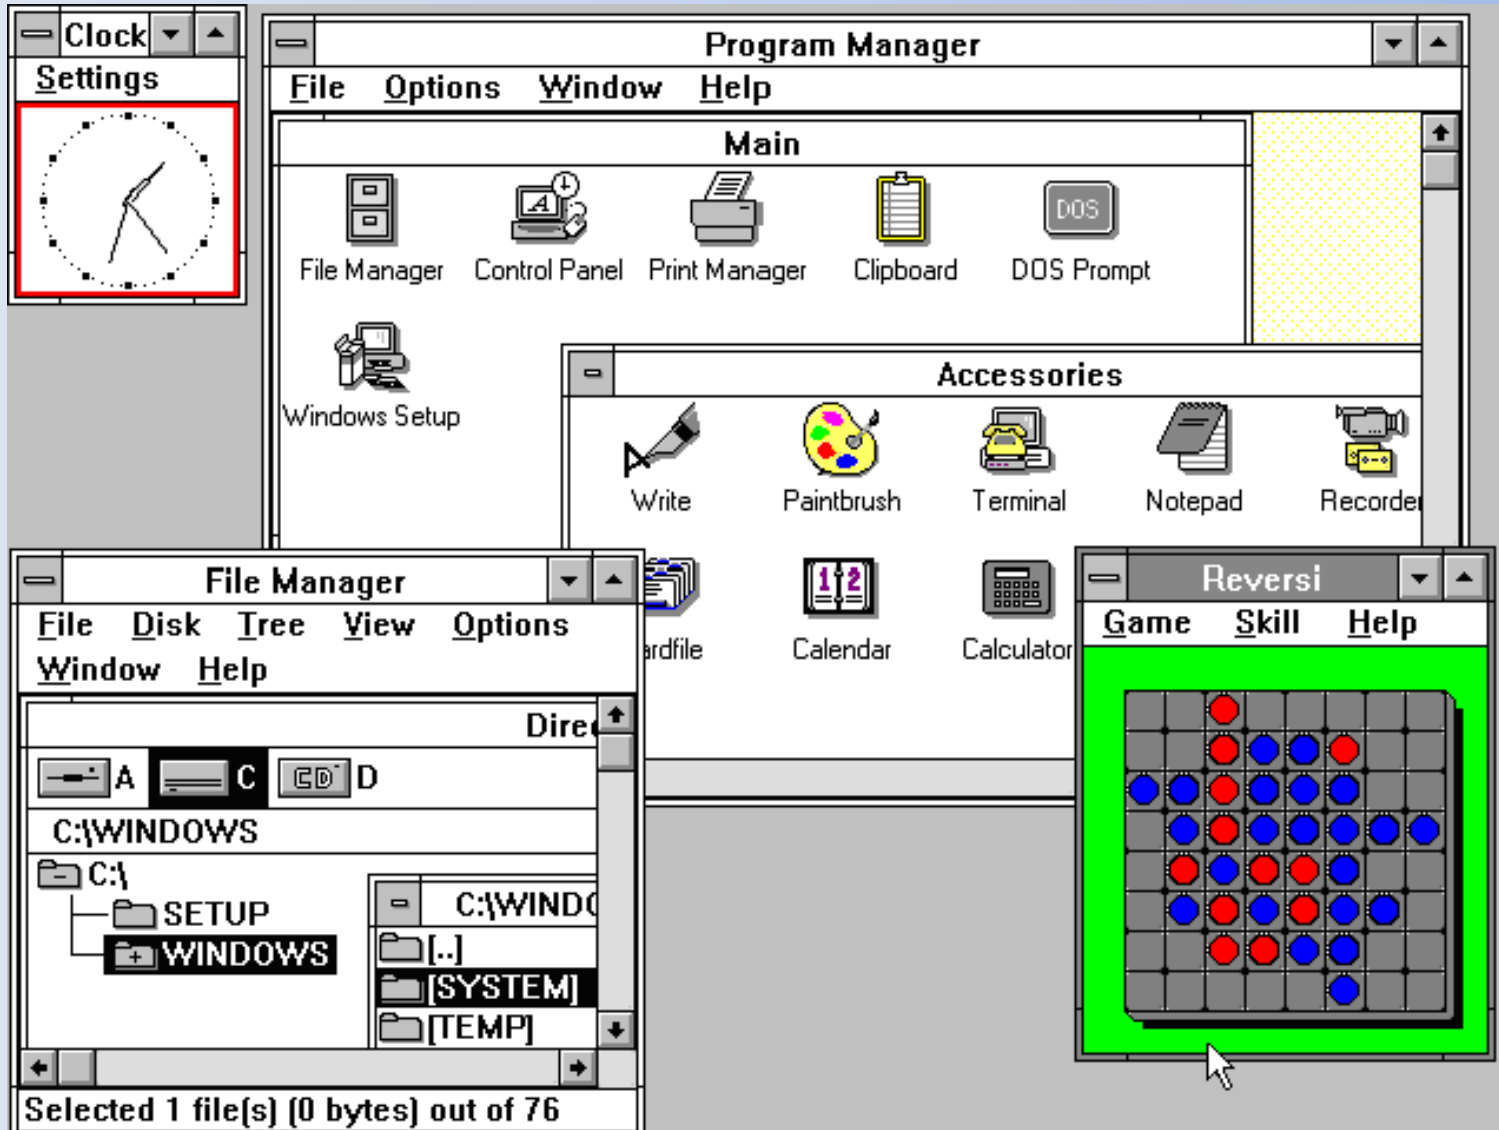

- **Aktualizace programu**

- Aktualizace = upgrade
- Nahrazení stávajícího programu novou verzí
- Očekáváme nové funkce (nový vzhled prostředí)
- Rostou i nároky na výkon hardware

- *Ukázky vývoje prostředí:*
 - *OS Windows*
 - *OS Symbian (Nokia)*

Windows 1.0 (1985)

Windows 3.0 (1990)

Windows 95 (1995)

Windows 98 (1998)

The screenshot shows the Windows 98 desktop environment. On the left is the Start menu with icons for My Computer, My Documents, Internet Explorer, Recycle Bin, My Briefcase, Network Neighborhood, and Calculator. The taskbar at the bottom contains icons for Start, Internet Explorer, Calculator, Control Panel, and Exploring - C:\Program Files. The system tray shows the date and time as 5:01 PM.

Open windows include:

- Control Panel:** Displays various system settings icons such as Accessibility Options, Add New Hardware, Add/Remove Programs, Date/Time, Display, Fonts, Game Controllers, Internet Options, Modems, Mouse, Multimedia, Network, Passwords, Power Manager, System, and Telephony.
- Exploring - C:\Program Files:** Shows a tree view of folders including Desktop, My Computer, 3 1/2 Floppy (A:), Win98 (C:), My Documents, Program Files, Recycled, Windows, (D:), Printers, and Control Panel. The right pane lists folders like Accessories, Chat, Common Files, DirectX, Internet Explorer, NetMeeting, Online Services, Outlook Express, and Plus!
- Win98 (C:) Properties:** Shows disk information for Drive C:
 - Label: WIN98
 - Type: Local Disk
 - File system: FAT32
 - Used space: 298,631,168 bytes (284MB)
 - Free space: 1,844,088,832 bytes (1.71GB)
 - Capacity: 2,142,720,000 bytes (1.99GB)A pie chart shows the disk usage, and a 'Disk Cleanup...' button is visible.
- System Properties:** Shows system information:
 - System: Microsoft Windows 98 Second Edition 4.10.2222 A
 - Registered to: 50807-014-9279636-09480
 - Computer: AuthenticAMD, AMD Athlon(tm) 64 Processor 3400+, 256.0MB RAM